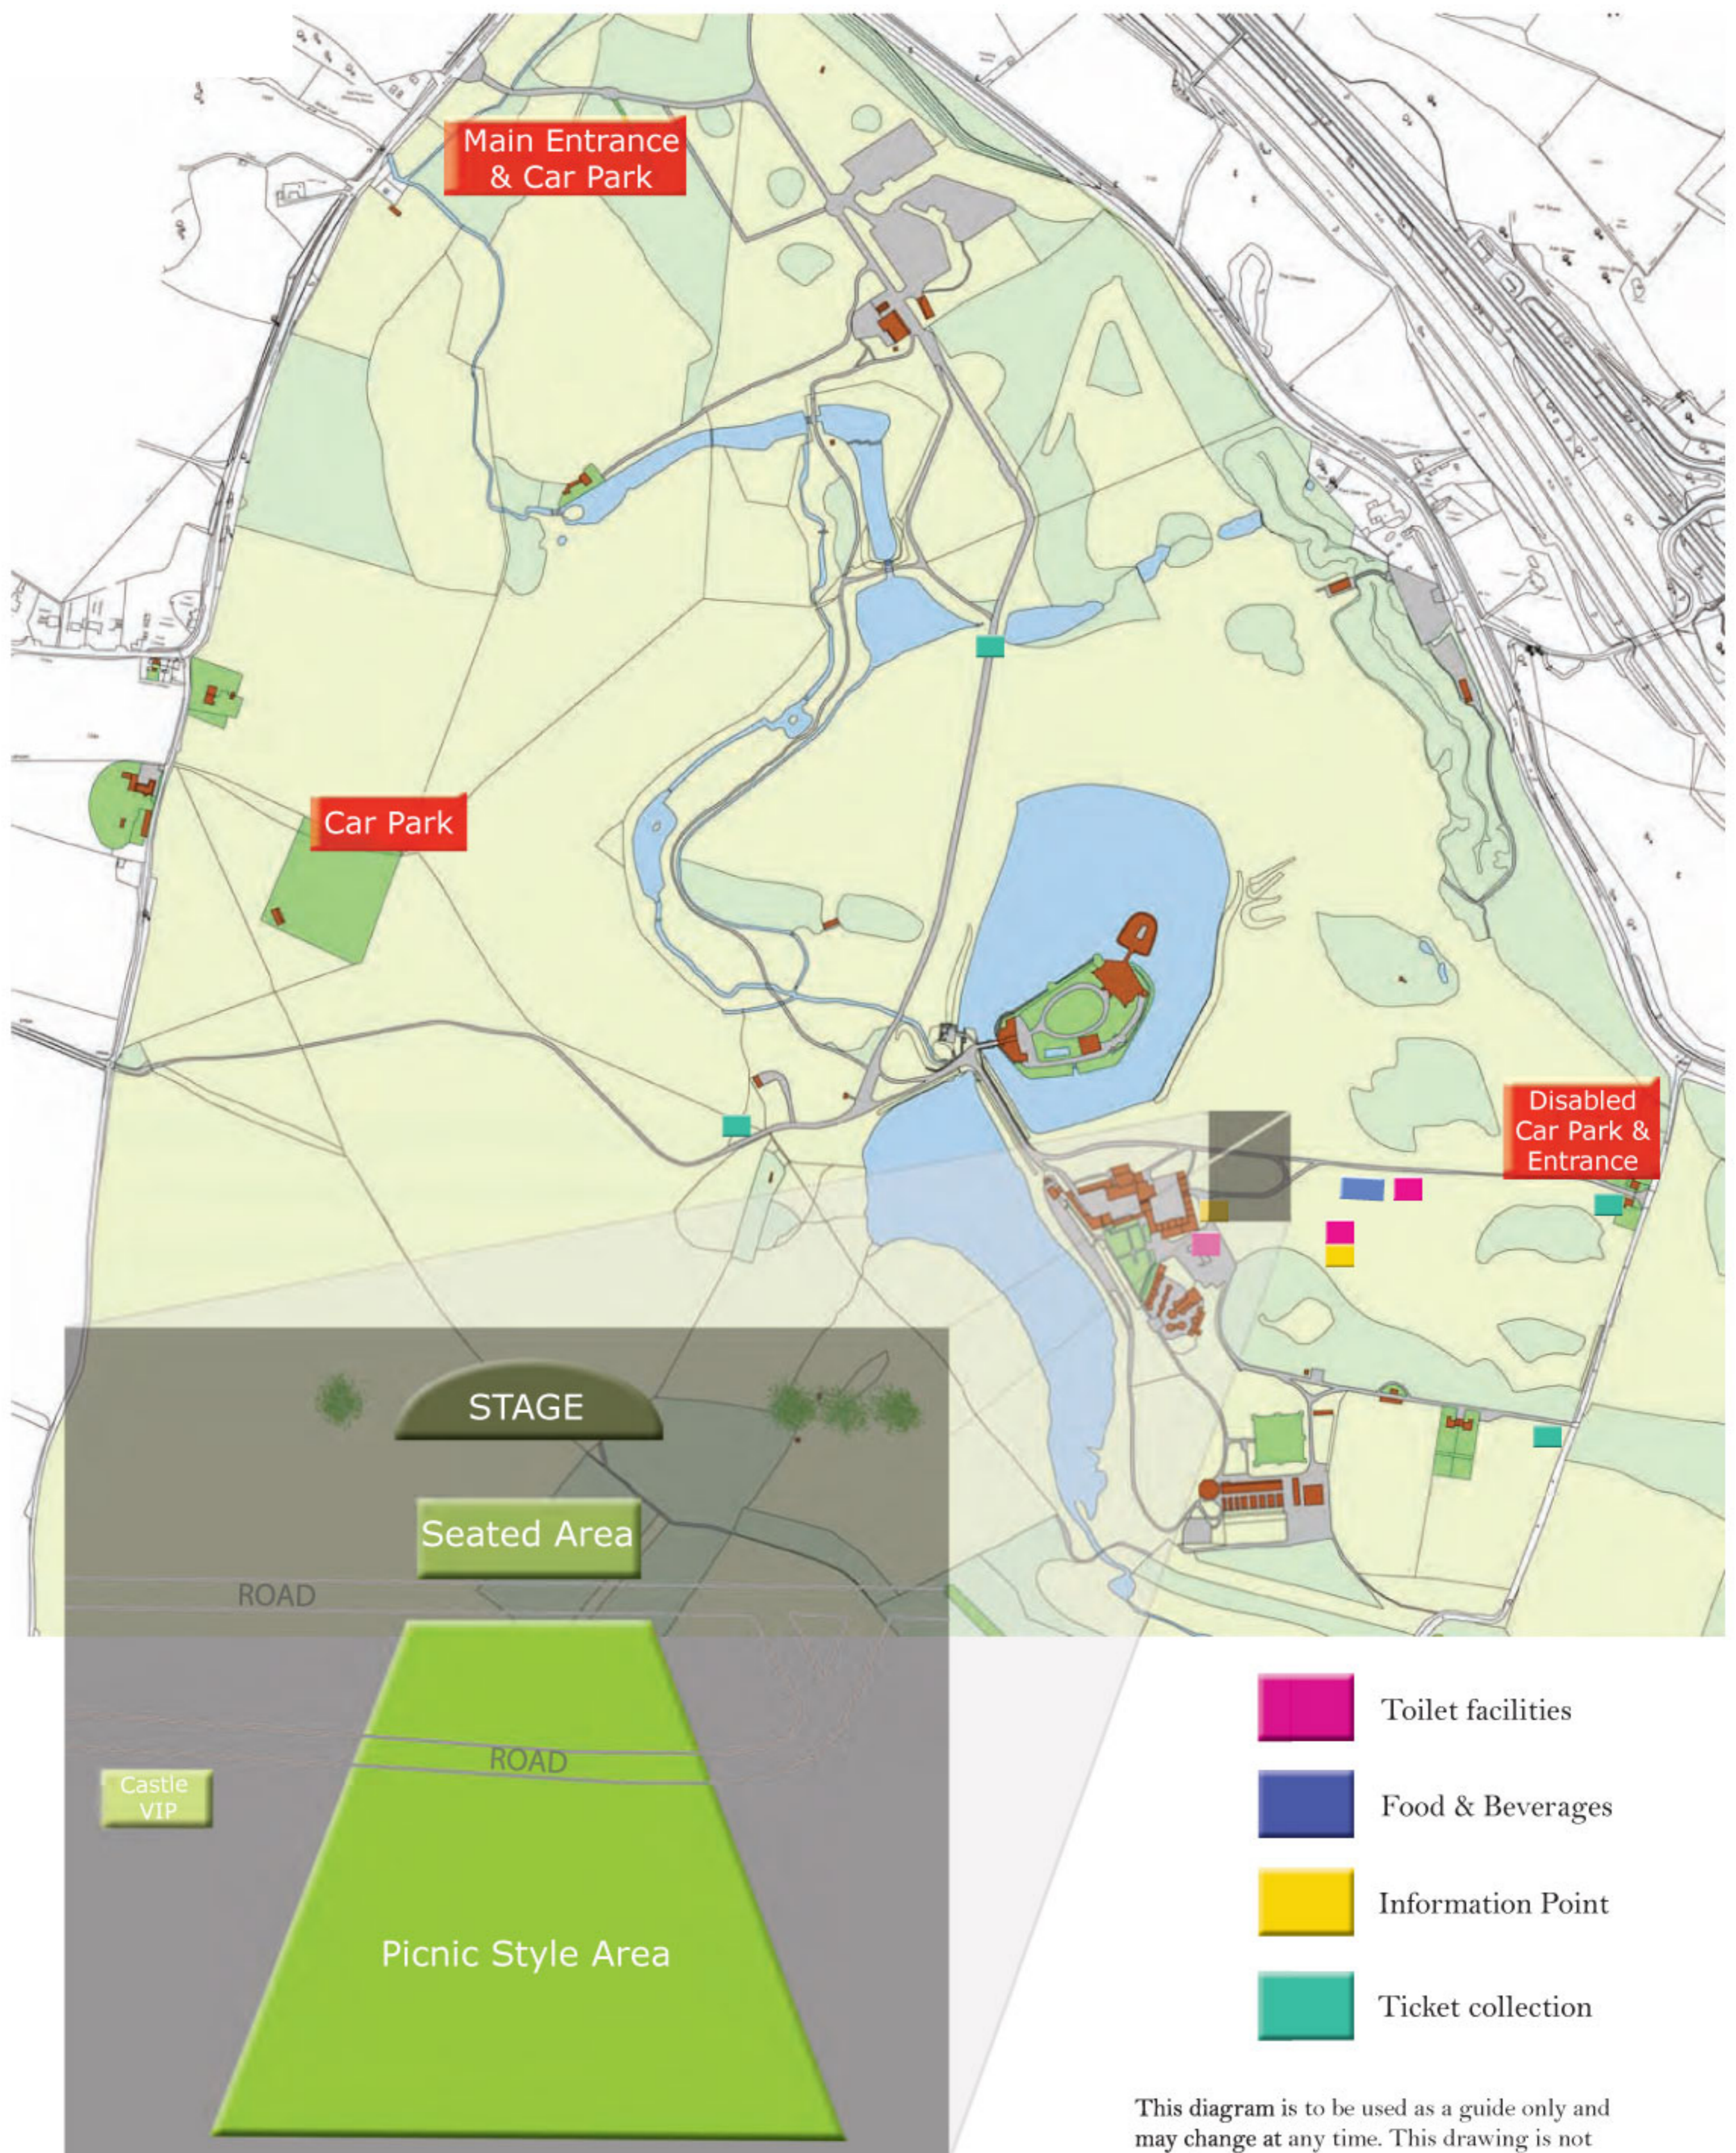

THE LEEDS CASTLE OPEN AIR CLASSICAL CONCERT CONCERT MAP

This diagram is to be used as a guide only and may change at any time. This drawing is not to scale.